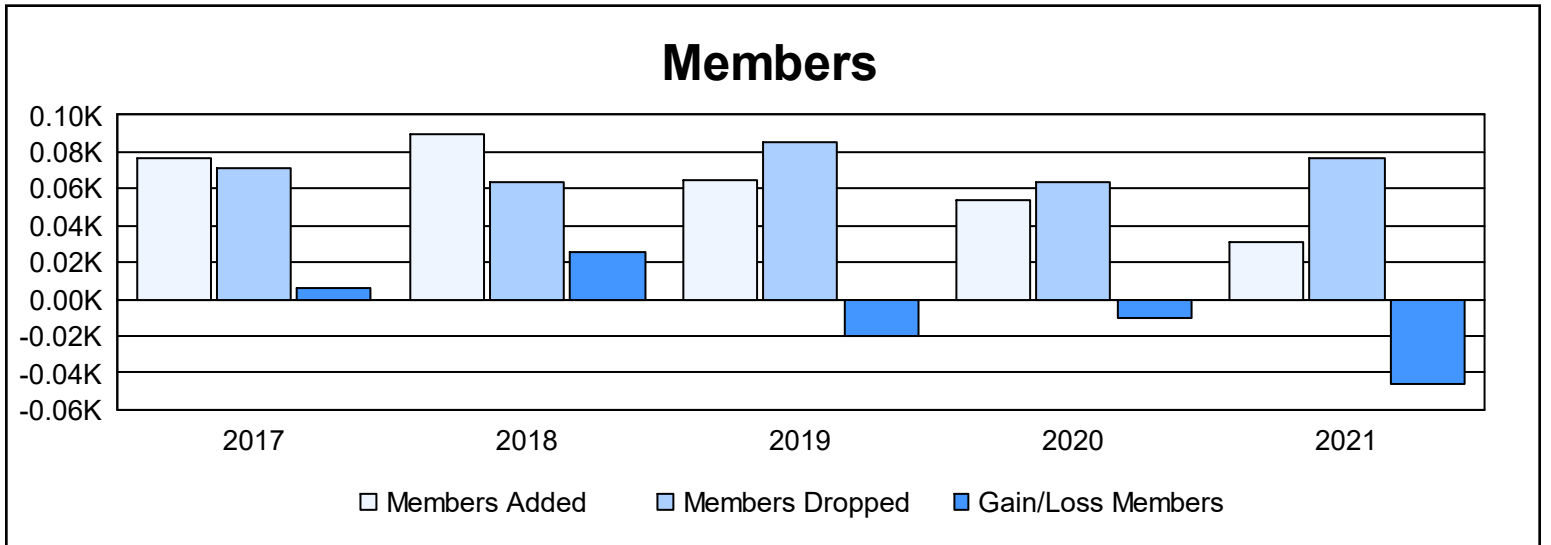

Year	New Clubs	Dropped Clubs	Gain/ Loss Clubs	New Members	Charter Members	Reinstate Members	Transfer Members	Total Member Added	Total Members Dropped	Gain/ Loss Members
2016-2017	0	0	0	70	1	5	1	77	71	6
2017-2018	0	0	0	88	0	1	1	90	64	26
2018-2019	0	0	0	60	1	2	2	65	85	-20
2019-2020	0	0	0	52	0	2	0	54	64	-10
2020-2021	0	0	0	27	0	3	1	31	77	-46
Average	0	0	0	59	0	3	1	63	72	-9

Membership Composition June 2021 Cumulative

Gender Composition June 2021 Cumulative