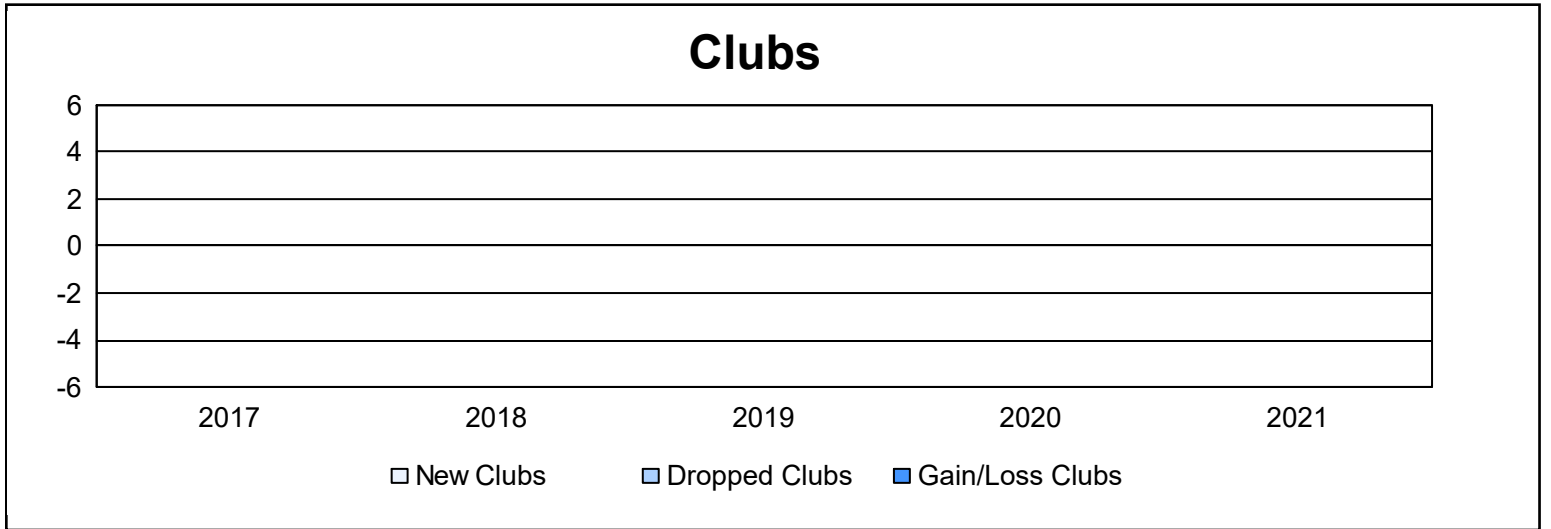

Year	New Clubs	Dropped Clubs	Gain/ Loss Clubs	New Members	Charter Members	Reinstate Members	Transfer Members	Total Member Added	Total Members Dropped	Gain/ Loss Members
2016-2017	0	0	0	70	1	5	1	77	71	6
2017-2018	0	0	0	88	0	1	1	90	64	26
2018-2019	0	0	0	60	1	2	2	65	85	-20
2019-2020	0	0	0	52	0	2	0	54	64	-10
2020-2021	0	0	0	27	0	3	1	31	77	-46
Average	0	0	0	59	0	3	1	63	72	-9

Membership Composition June 2021 Cumulative

Gender Composition June 2021 Cumulative