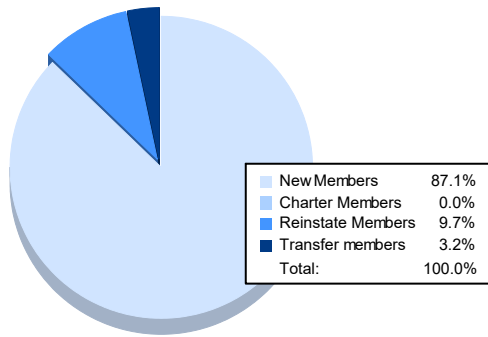

Year	New Clubs	Dropped Clubs	Gain/ Loss Clubs	New Members	Charter Members	Reinstate Members	Transfer Members	Total Member Added	Total Members Dropped	Gain/ Loss Members
2016-2017	0	0	0	70	1	5	1	77	71	6
2017-2018	0	0	0	88	0	1	1	90	64	26
2018-2019	0	0	0	60	1	2	2	65	85	-20
2019-2020	0	0	0	52	0	2	0	54	64	-10
2020-2021	0	0	0	27	0	3	1	31	77	-46
Average	0	0	0	59	0	3	1	63	72	-9

Membership Composition June 2021 Cumulative

Gender Composition June 2021 Cumulative